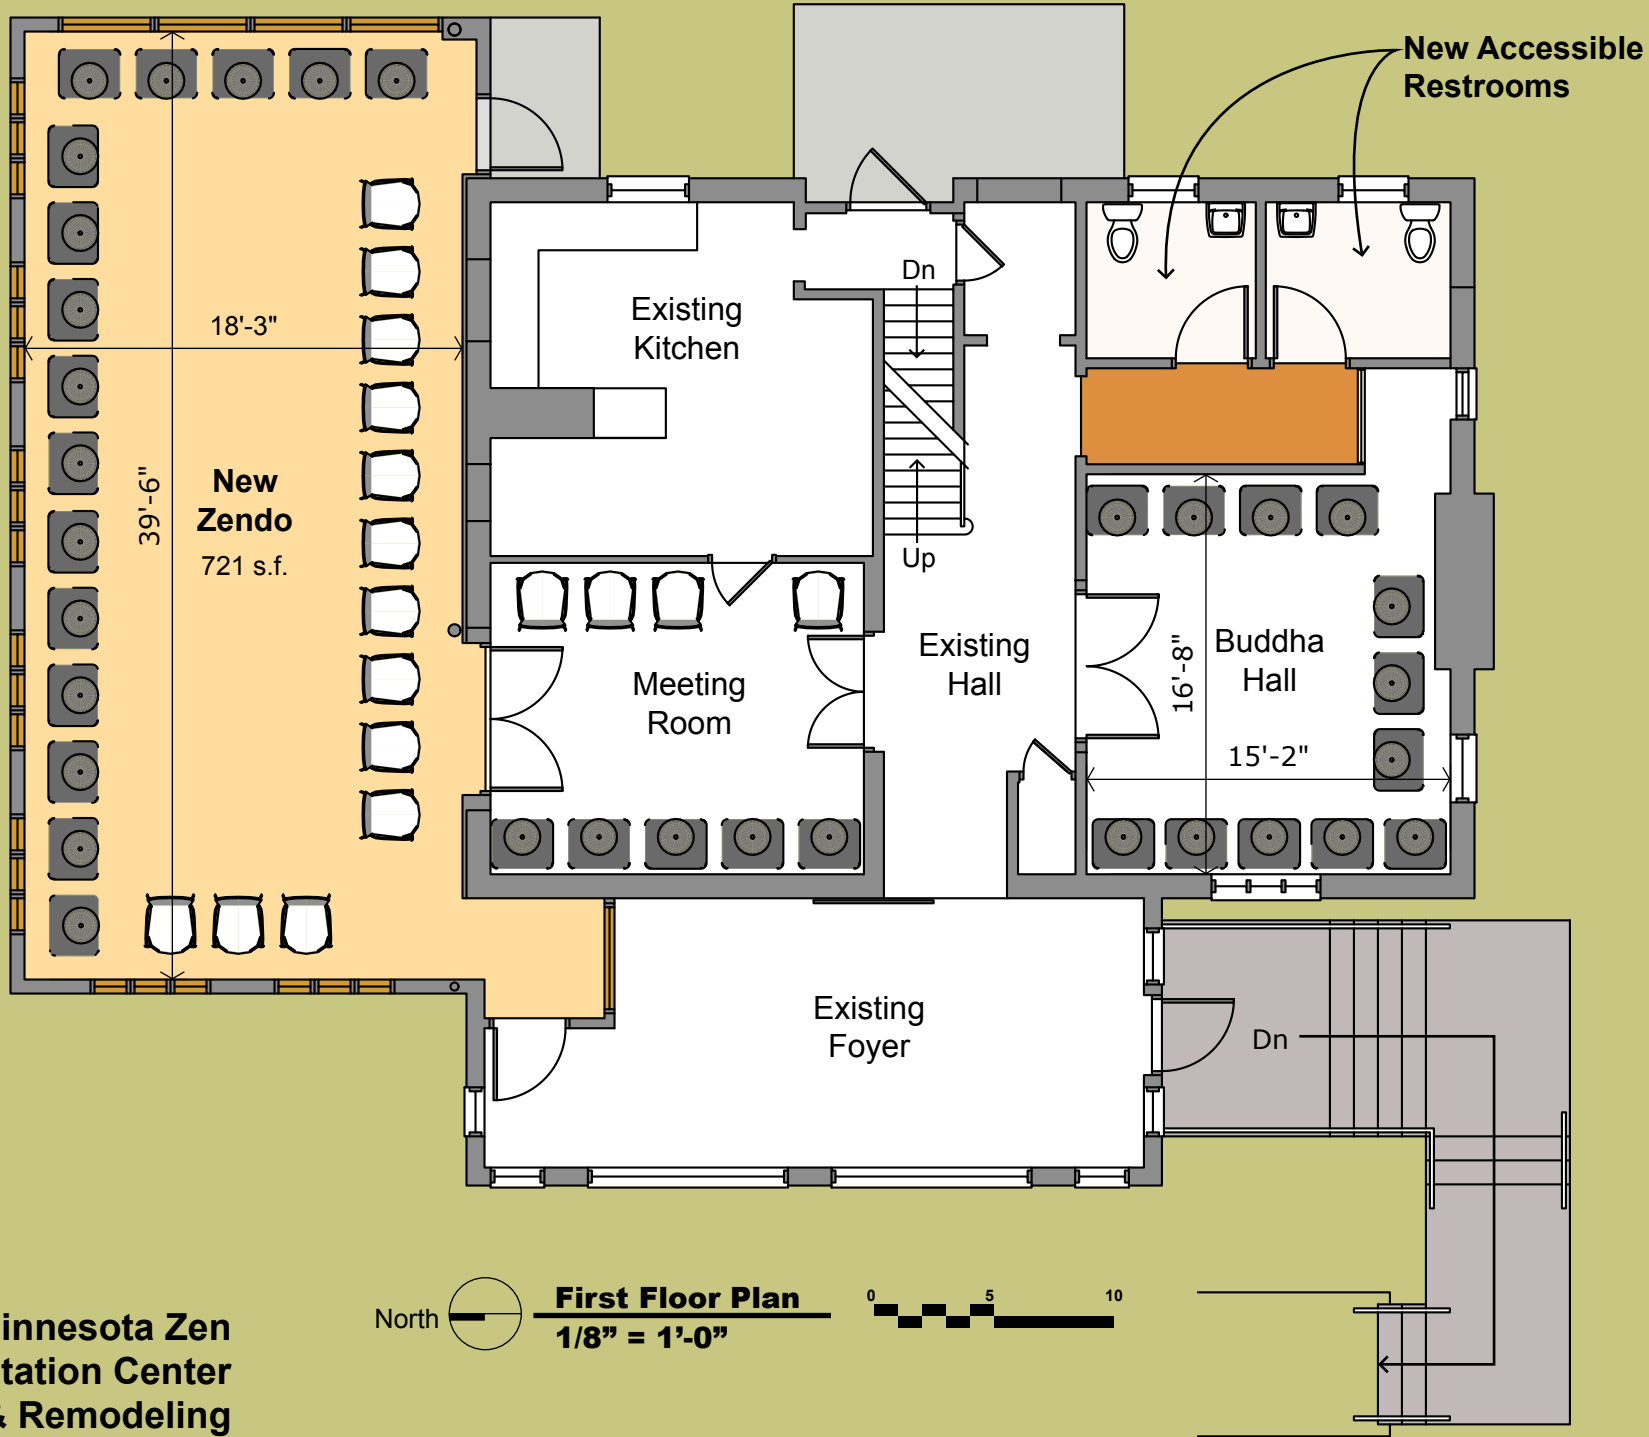

**Minnesota Zen  
Meditation Center  
Addition & Remodeling**

North  **Site Plan**  
1" = 20'-0"

July 2020

**Minnesota Zen  
Meditation Center  
Addition & Remodeling**

North  **First Floor Plan**  
**1/8" = 1'-0"** 